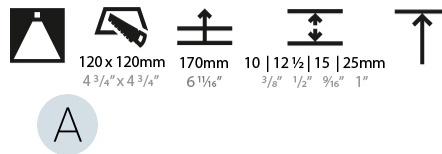

GENERAL

Series: Bioniq
Subseries: Bioniq Square Deep
Brand: Prolicht
Division: Architectural
Mounting Type: Trimless
Mounting Location: Ceiling
Subcategory: Downlight

PHYSICAL

Diameter (mm): 95
Diameter (in): 3 3/4
Length (mm): 106
Length (in): 4 3/16
Width (mm): 106
Width (in): 4 3/16
Height (mm): 150
Height (in): 5 7/8
Ceiling Thickness (mm): 10 / 12.5 / 15 / 25
Ceiling Thickness (in): 3/8 or 1/2 or 9/16 or 1
Min. Recessing Depth (mm): 170
Min. Recessing Depth (in): 6 11/16
Light Distribution: Downlight
Weight (kg): 0.688
Weight (lbs): 1.52

Fixture Finish: SSR / BKV / CWI / CRY / HAB / UFT / ITA / RUA / FTG / MYG / LOD / PUS / FRO / FUP / KIA / POP / BLS / SPG / MEY / GOH / GUM / CHC / COM / ABZ / JAG / OBR / MOS / ROR

Fixture Material: Aluminum Die Cast
Cut-out Measurements: 120mm / 4 3/4" x 120mm / 4 3/4"
Upon Request: Unique Ceiling Thickness

ELECTRICAL

Lamp Type: LED (Zhaga Standard)
Input Wattage (W): 16.5
Total Output Wattage (W): 14.7
Dimming: Dali Dimming
Driver Included: No
Driver Location: Recessed Housing
Driver Type: Constant Current - 120Vac
Driver Class: Class 2
Housing: See Components
Input Voltage (V): 120
Constant Current (MA): 350

LED

Number of LEDs: 1
Color Temperature (°K): Warm Dim
Max. Delivered Lumen (lm): 770
Nominal Lumen (lm): 1140
CRI: >90 CRI
Lamp Life (hrs): 50000
Upon Request: RGB-W Tunable White Special Color Temperature
Special LED

OPTICAL

Reflector: 20 / 40 / 60
Upon Request: Special Beam Angles

RATINGS AND CERTIFICATIONS
Zaneen Group, Inc. 6260 Folsom Blvd, Suite 3382, F 416-247-9319, www.zaneen.com

Certified By: Certified for North American Standards
In a constant effort to supply the best product, we reserve the right to change specifications or materials without notice. The most recent specification sheets are found at zaneen.com