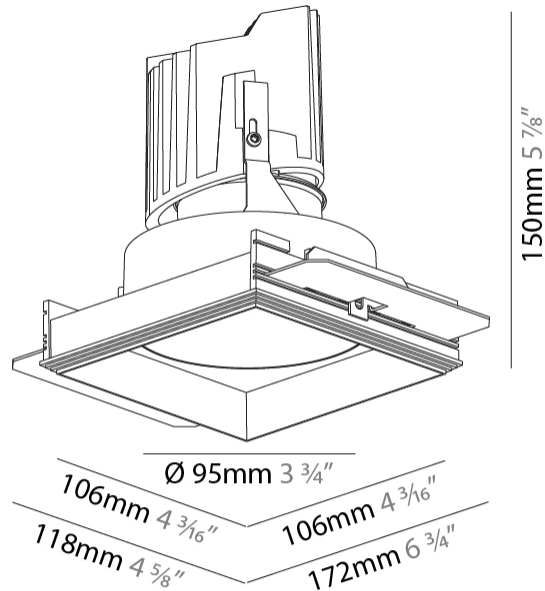

GENERAL

Series: Bioniq
Subseries: Bioniq Square Deep
Brand: Prolicht
Division: Architectural
Mounting Type: Trimless
Mounting Location: Ceiling
Subcategory: Downlight

PHYSICAL

Diameter (mm): 95
Diameter (in): 3 3/4
Length (mm): 106
Length (in): 4 3/16
Width (mm): 106
Width (in): 4 3/16
Height (mm): 150
Height (in): 5 7/8
Ceiling Thickness (mm): 10 / 12.5 / 15 / 25
Ceiling Thickness (in): 3/8 or 1/2 or 9/16 or 1
Min. Recessing Depth (mm): 170
Min. Recessing Depth (in): 6 11/16
Light Distribution: Downlight
Weight (kg): 0.688
Weight (lbs): 1.52

Fixture Finish: SSR / BKV / CWI / CRY / HAB / UFT / ITA / RUA / FTG / MYG / LOD / PUS / FRO / FUP / KIA / POP / BLS / SPG / MEY / GOH / GUM / CHC / COM / ABZ / JAG / OBR / MOS / ROR

Fixture Material: Aluminum Die Cast
Cut-out Measurements: 120mm / 4 3/4" x 120mm / 4 3/4"
Upon Request: Unique Ceiling Thickness

ELECTRICAL

Lamp Type: LED (Zhaga Standard)
Input Wattage (W): 16.5
Total Output Wattage (W): 14.7
Dimming: Dali Dimming
Driver Included: No
Driver Location: Recessed Housing
Driver Type: Constant Current - 120Vac
Driver Class: Class 2
Housing: See Components
Input Voltage (V): 120
Constant Current (MA): 350

LED

Number of LEDs: 1
Color Temperature (°K): Warm Dim
Max. Delivered Lumen (lm): 770
Nominal Lumen (lm): 1140
CRI: >90 CRI
Lamp Life (hrs): 50000
Upon Request: RGB-W Tunable White Special Color Temperature
Special LED

OPTICAL

Reflector: 20 / 40 / 60
Upon Request: Special Beam Angles

RATINGS AND CERTIFICATIONS
Zaneen Group, Inc. 6260 Folsom Blvd, Suite 3382, F 416-247-9319, www.zaneen.com

Certified By: Certified for North American Standards
In a constant effort to supply the best product, we reserve the right to change specifications or materials without notice. The most recent specification sheets are found at zaneen.com